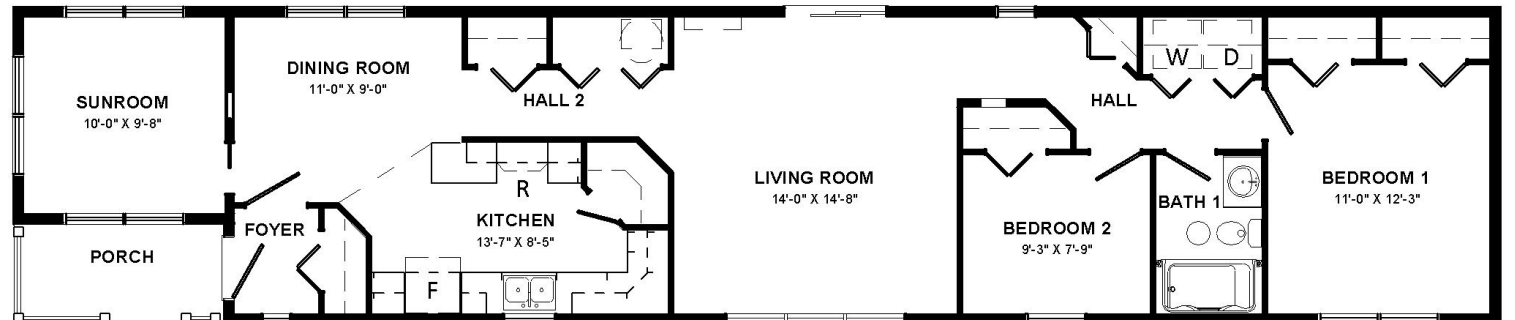

Sereena

#56681

Kent Homes

WIDTH **16** | LENGTH **74**

BEDS **02** | BATHS **01**

SQ.FT.

FLOORING

Solo - Limstone -
Dreamfloor - Beach Oak

KITCHEN CABINETS

Bevelled Shaker - Oak -
Antique White Frost

KITCHEN COUNTERS

4955K-22 Café Di Pesco

BATHROOM CABINETS

Bevelled Shaker - Oak -
Antique White Frost

BATHROOM COUNTERS

Golden Garnet

EXTERIOR FEATURES

Peak / Porch / Shake

SIDING / ROOFING COLOUR

Brownstone
Driftwood

WINDOW STYLE

ADDITIONAL COMMENTS