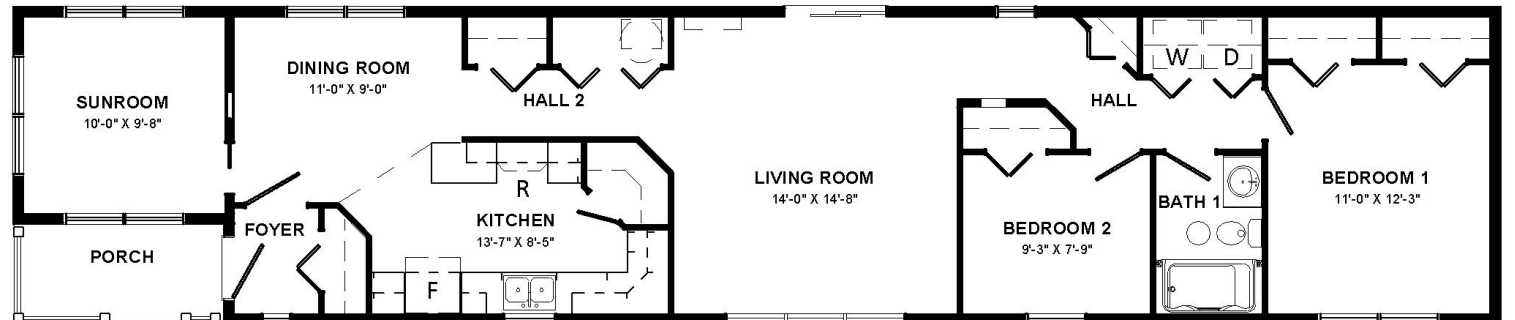

Sereena

#56681

Kent Homes

WIDTH **16** LENGTH **74**

BEDS **02** BATHS **01**

SQ.FT.

FLOORING

Solo - Limstone -
Dreamfloor - Beach Oak

KITCHEN CABINETS

Bevelled Shaker - Oak -
Antique White Frost

KITCHEN COUNTERS

4955K-22 Café Di Pesco

BATHROOM CABINETS

Bevelled Shaker - Oak -
Antique White Frost

BATHROOM COUNTERS

Golden Garnet

EXTERIOR FEATURES

Peak / Porch / Shake

SIDING / ROOFING COLOUR

Brownstone
Driftwood

WINDOW STYLE

**ADDITIONAL
COMMENTS**