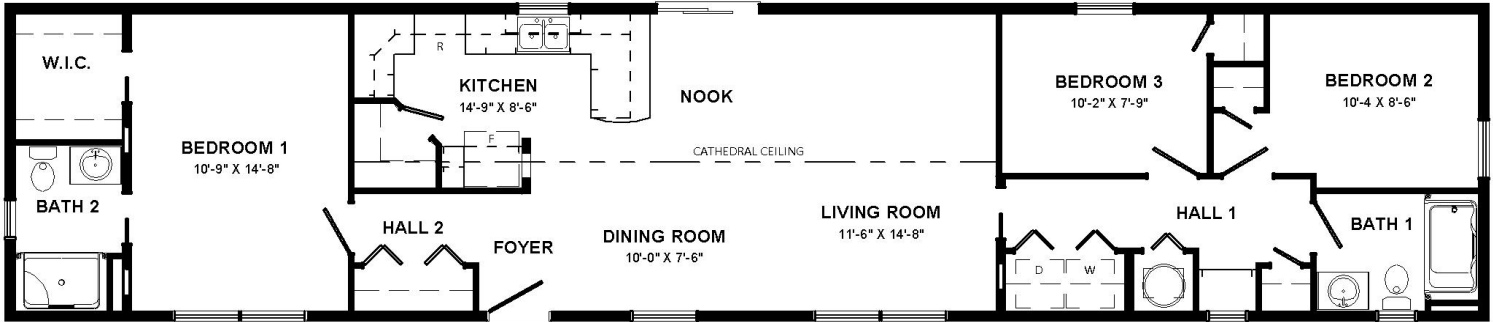

Custom Design

#56651

WIDTH	16	LENGTH	74
BEDS	03	BATHS	02
SQ.FT. 1184			

FLOORING
Carolina Pecan & Quartzite

KITCHEN CABINETS
Bevelled Shaker Birch
Coffee Bean

KITCHEN COUNTERS
P1003IM Tuscan Travertine

BATHROOM CABINETS
Bevelled Shaker Birch -
Coffee Bean

BATHROOM COUNTERS
Golden Garnet

EXTERIOR FEATURES
2 Peaks & Shutters

SIDING / ROOFING COLOUR
Dual Black - Saffron
Bright white

WINDOW STYLE
French

ADDITIONAL COMMENTS

*COLOURS SHOWN IN FLOORPLAN MAY NOT BE EXACT, CHECK SPEC LIST FOR ACTUAL FINISHES