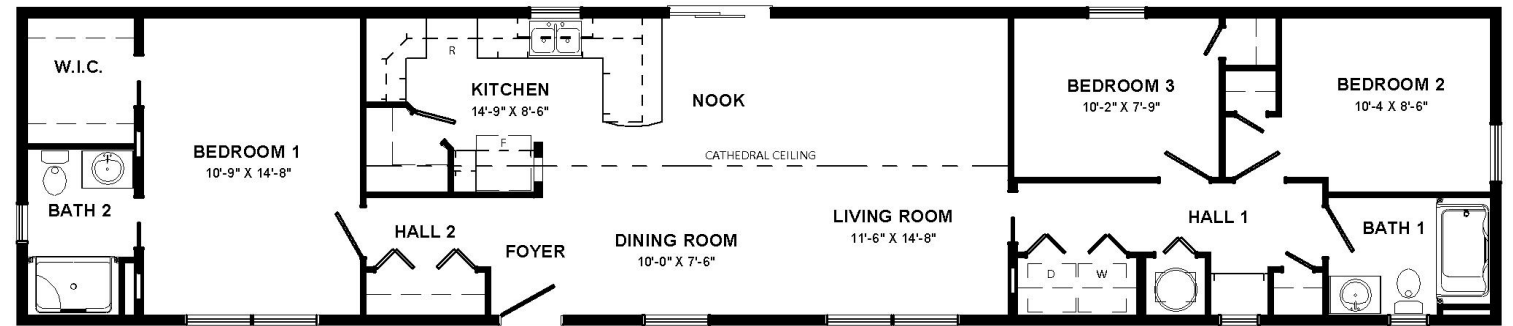

Custom Design

#56651

WIDTH	16	LENGTH	74
BEDS	03	BATHS	02
SQ.FT. 1184			

FLOORING
Carolina Pecan & Quartzite

KITCHEN CABINETS
Bevelled Shaker Birch
Coffee Bean

KITCHEN COUNTERS
P1003IM Tuscan Travertine

BATHROOM CABINETS
Bevelled Shaker Birch -
Coffee Bean

BATHROOM COUNTERS
Golden Garnet

EXTERIOR FEATURES
2 Peaks & Shutters

SIDING / ROOFING COLOUR
Dual Black - Saffron
Bright white

WINDOW STYLE
French

ADDITIONAL COMMENTS

*COLOURS SHOWN IN FLOORPLAN MAY NOT BE EXACT, CHECK SPEC LIST FOR ACTUAL FINISHES