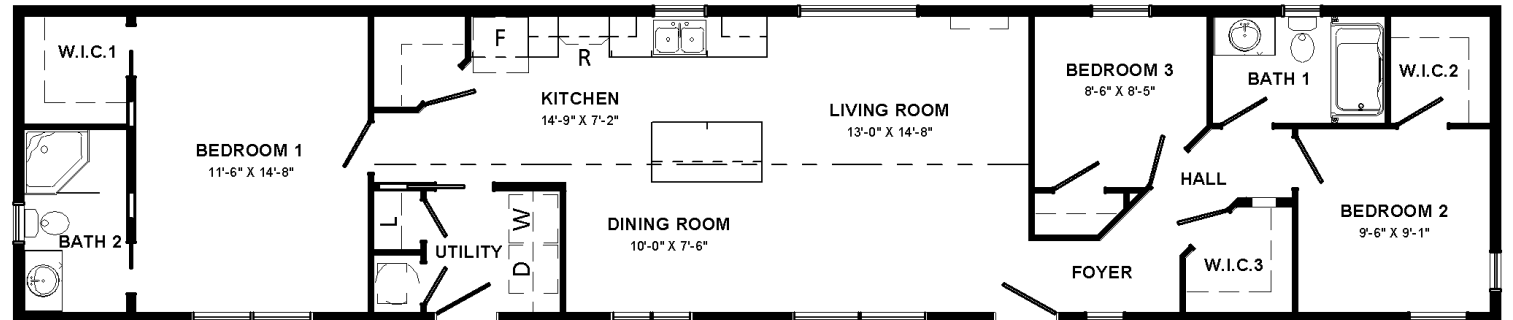

EXTERIOR FEATURES

Peak / Pilasters / Shake

SIDING / ROOFING COLOUR

Brownstone Driftwood

WINDOW STYLE

French

ADDITIONAL COMMENTS

Island • Cathedral Ceiling • Pocket Doors